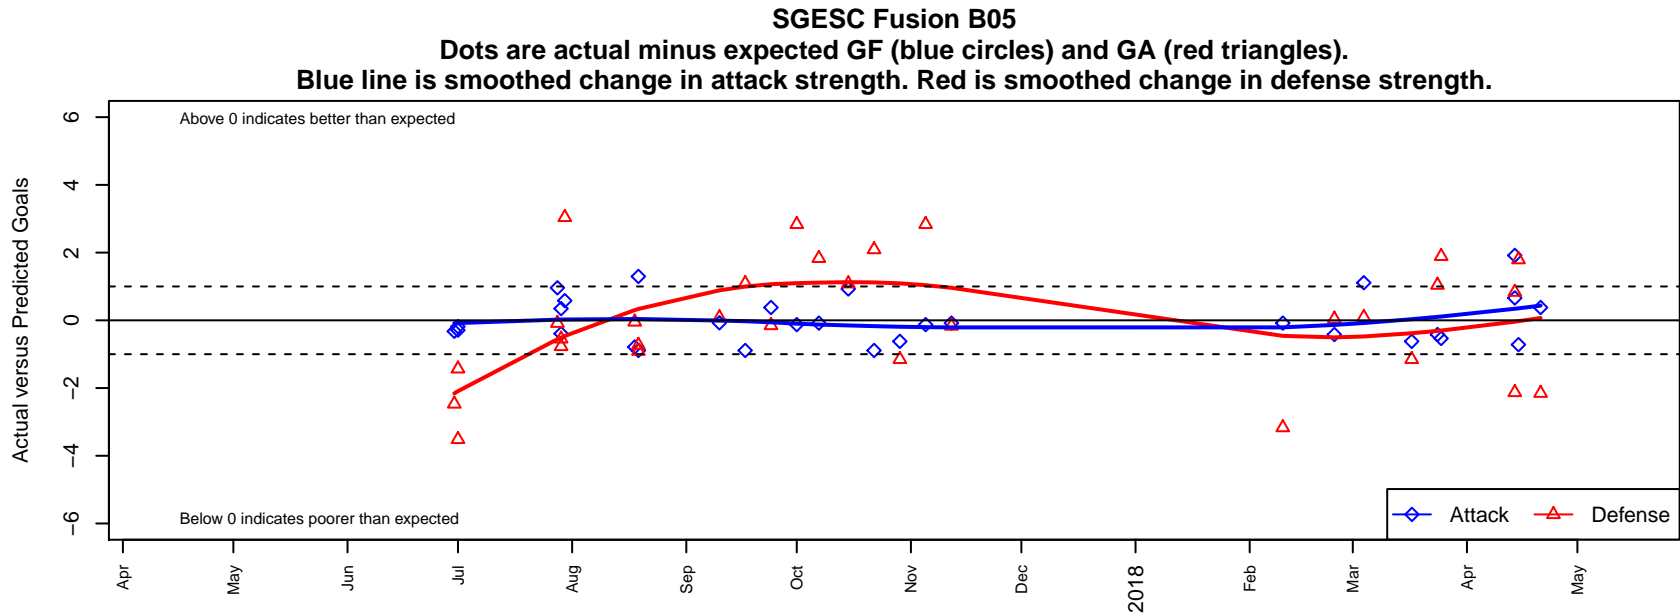

2017 Rainier Challenge Samba U13

2017 Crossfire Select U13 Silver

2017 Xtreme Cup BU13 Silver

2017 PSPL Classic 3 – West U13

2017 Spr PSPL – '05 Classic 3 – West U13

2017 WA Cup U13 Bronze U13

**attack and defense variance (black dot)  
relative to other teams  
and top 10 in region**