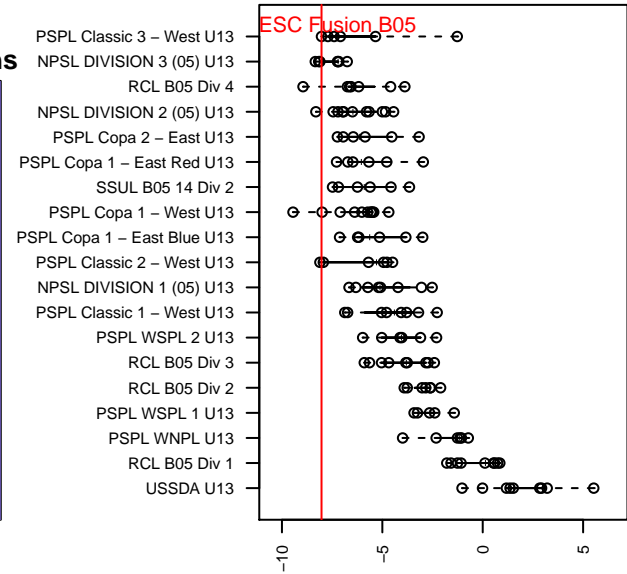

**attack and defense rating  
relative to others at age  
and all opponents in last 13 months**

**Performance relative to 13 month average**

**Performance relative to 13 month average**

date	home		away		venue	pred.home	pred.away
2018-04-21	Seattle Celtic Orange B05	6	SGESC Fusion B05	1	2017 Spr PSPL – '05 Classic 3 – West U13	3.85	0.62
2018-04-15	SGESC Fusion B05	0	Shoreline Sportsverrou B05	3	2017 WA Cup U13 Bronze U13	0.72	4.79
2018-04-14	Emerald City FC White B05	1	SGESC Fusion B05	3	2017 WA Cup U13 Bronze U13	1.83	1.08
2018-04-14	FC Edmonds Tsunami B05	6	SGESC Fusion B05	1	2017 WA Cup U13 Bronze U13	3.87	0.34
2018-03-25	NK Force B05	3	SGESC Fusion B05	0	2017 Spr PSPL – '05 Classic 3 – West U13	4.89	0.54
2018-03-24	Fuerza FC Academy B05	3	SGESC Fusion B05	0	2017 Spr PSPL – '05 Classic 3 – West U13	4.04	0.42
2018-03-17	SGESC Fusion B05	0	Seattle Celtic Orange B05	5	2017 Spr PSPL – '05 Classic 3 – West U13	0.62	3.85
2018-03-04	SGESC Fusion B05	2	ISC Gunners C B05	2	2017 Spr PSPL – '05 Classic 3 – West U13	0.89	2.09
2018-02-24	SGESC Fusion B05	0	Fuerza FC Academy B05	4	2017 Spr PSPL – '05 Classic 3 – West U13	0.42	4.04
2018-02-10	SGESC Fusion B05	1	Emerald City FC White B05	5	2017 Spr PSPL – '05 Classic 3 – West U13	1.08	1.83
2017-11-12	SGESC Fusion B05	1	Emerald City FC White B05	2	2017 PSPL Classic 3 – West U13	1.08	1.83
2017-11-05	SGESC Fusion B05	0	Liga Tlaxtli FC Guerreros B05	7	2017 PSPL Classic 3 – West U13	0.13	9.84
2017-10-29	Seattle Celtic Orange B05	5	SGESC Fusion B05	0	2017 PSPL Classic 3 – West U13	3.85	0.62
2017-10-22	SGESC Fusion B05	0	ISC Gunners C B05	0	2017 PSPL Classic 3 – West U13	0.89	2.09
2017-10-15	West Narrows Blue B05	1	SGESC Fusion B05	2	2017 PSPL Classic 3 – West U13	2.08	1.07
2017-10-07	Emerald City FC White B05	0	SGESC Fusion B05	1	2017 PSPL Classic 3 – West U13	1.83	1.08
2017-10-01	Liga Tlaxtli FC Guerreros B05	7	SGESC Fusion B05	0	2017 PSPL Classic 3 – West U13	9.84	0.13
2017-09-24	SGESC Fusion B05	1	Seattle Celtic Orange B05	4	2017 PSPL Classic 3 – West U13	0.62	3.85
2017-09-17	ISC Gunners C B05	1	SGESC Fusion B05	0	2017 PSPL Classic 3 – West U13	2.09	0.89
2017-09-10	SGESC Fusion B05	1	West Narrows Blue B05	2	2017 PSPL Classic 3 – West U13	1.07	2.08
2017-08-19	ISC Gunners C B05	3	SGESC Fusion B05	0	2017 Xtreme Cup BU13 Silver	2.09	0.89
2017-08-19	SGESC Fusion B05	2	Norpoint FC B05	3	2017 Xtreme Cup BU13 Silver	0.70	2.27
2017-08-18	SGESC Fusion B05	0	Bellevue United Select B05	2	2017 Xtreme Cup BU13 Silver	0.79	1.95
2017-07-30	Fuerza FC Academy B05	1	SGESC Fusion B05	1	2017 Crossfire Select U13 Silver	4.04	0.42
2017-07-29	TC United Navy B05	4	SGESC Fusion B05	0	2017 Crossfire Select U13 Silver	3.45	0.39
2017-07-29	SGESC Fusion B05	1	Newport FC Predators B05	3	2017 Crossfire Select U13 Silver	0.65	2.23
2017-07-28	SGESC Fusion B05	3	South Whidbey Tsunami B05	3	2017 Crossfire Select U13 Silver	2.04	2.91
2017-07-01	Eastside FC White B05	16	SGESC Fusion B05	0	2017 Rainier Challenge Samba U13	14.57	0.19